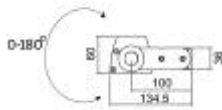

K-Line High 400-12

K-Line High 800-24

K-Line High 1200-36