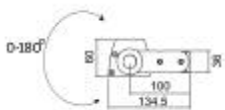

K-Line High 400-12

K-Line High 800-24

K-Line High 1200-36