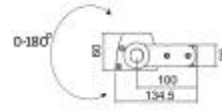

K-Line High 400-12

K-Line High 800-24

K-Line High 1200-36